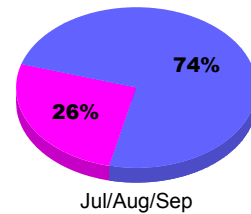

Gender Comparison 2010-2011