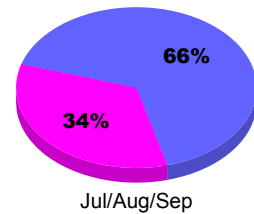

**Membership Results
2010-2011**

**Membership
2009-2010**

Month	Net Memb Goal	Actual New Memb	Actual Dropped Memb	Gain/Loss of Memb	Gain/Loss of Memb
Jul/Aug/Sep	0	3	-4	-1	-2
Totals	0	3	-4	-1	-2

Membership Results 2010-2011

Goal, New, Dropped, Gain/Loss

Comparison of Membership Gain/Loss

Current Year Compared to the Previous Year

Gender Comparison 2010-2011

■ Male ■ Female