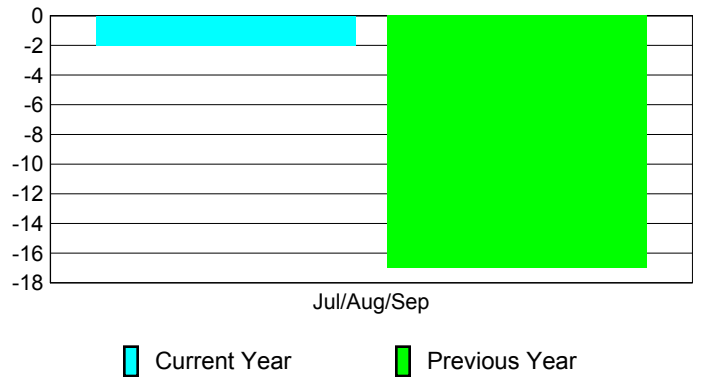

Membership Results 2010-2011

Goal, New, Dropped, Gain/Loss

Comparison of Club Gain/Loss

Current Year Compared to the Previous Year

Comparison of Membership Gain/Loss

Current Year Compared to the Previous Year