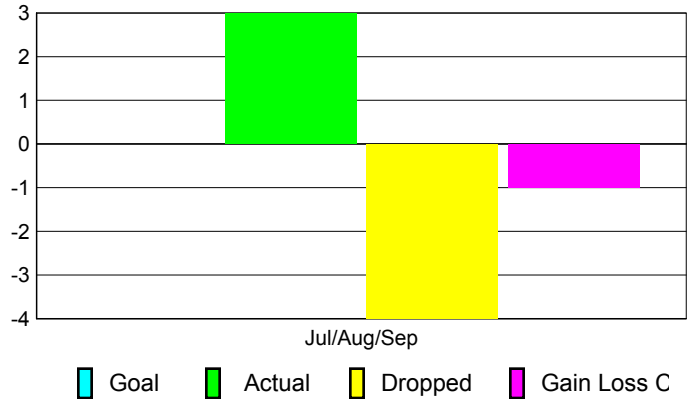

Membership Results 2010-2011

Goal, New, Dropped, Gain/Loss