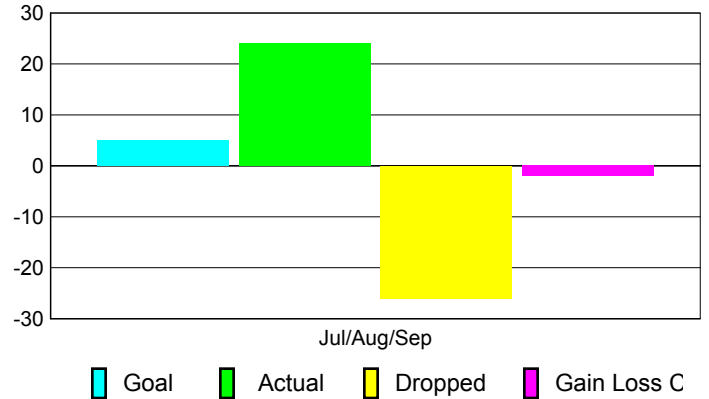

2010-2011 GMT Reports for District (or Undistricted) **District 22 C MARYLAND**

GMT: **ED J LECIUS**

Location: **MARYLAND**

GMT CA: **1**

CLUBS

Club Results
2010-2011

Clubs
2009-2010

Month	New Club Goal	Actual New Clubs	Actual Dropped Clubs	Gain/Loss of Clubs	Gain/Loss of Clubs
Jul/Aug/Sep	0	0	0	0	0
Totals	0	0	0	0	0

Club Results 2010-2011

Goal, New, Dropped, Gain/Loss

MEMBERSHIP

Membership Results
2010-2011

Membership
2009-2010

Month	Net Memb Goal	Actual New Memb	Actual Dropped Memb	Gain/Loss of Memb	Gain/Loss of Memb
Jul/Aug/Sep	5	24	-26	-2	-17
Totals	5	24	-26	-2	-17

Membership Results 2010-2011

Goal, New, Dropped, Gain/Loss

Comparison of Club Gain/Loss

Current Year Compared to the Previous Year

Comparison of Membership Gain/Loss

Current Year Compared to the Previous Year